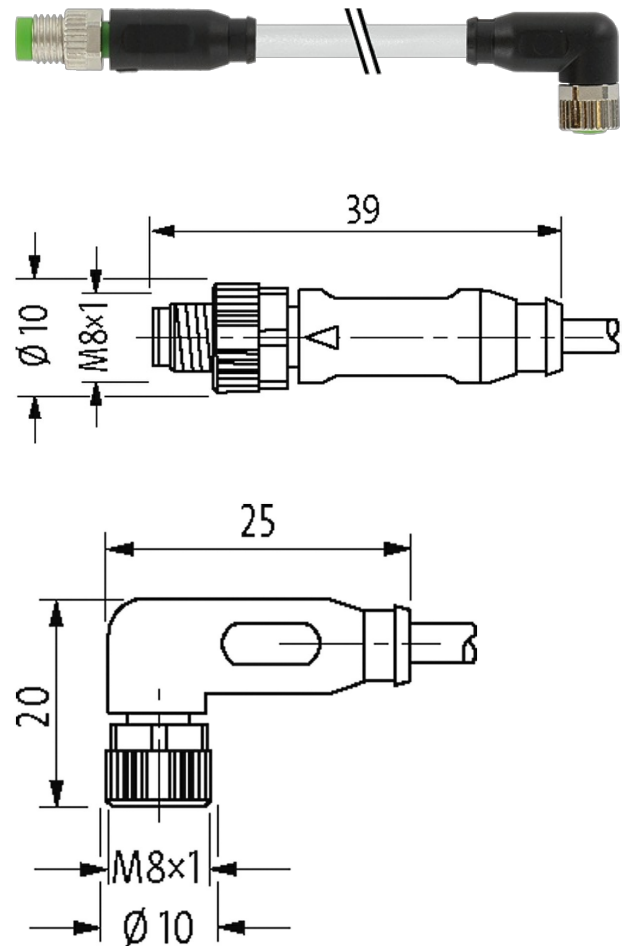

M8 male 0° / M8 female 90°

PUR 3x0.25 gy UL/CSA+robot+drag chain 2m

Male straight – female 90°

M8 – M8, 3-pole

Art-No. 7005 - M8 Lite - (plastic hexagonal screw) on request

Further cable lengths on request.

[Link to Product](#)**Illustration**

Product may differ from Image

Sketch

Male

Female

Product may differ from Image